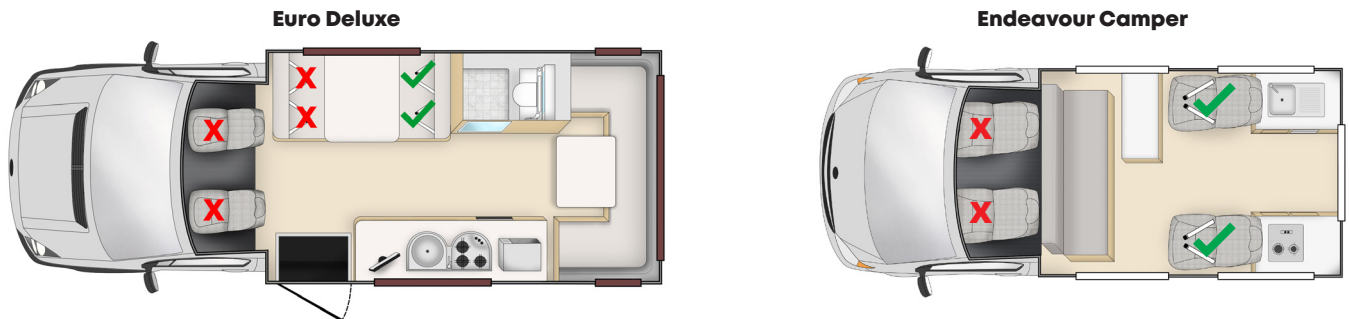

Apollo offers forward facing baby and booster seats for hire. If a rear facing baby seat or capsule is required, guests must supply their own. In New Zealand, guests must supply the seat or capsule along with the seat belt locking clip.

Please note: it is the guest's responsibility to fit the child restraints in the vehicle.

Child Restraint	Rear Facing Baby Capsule (Anchor Point required)	Baby Seats (Anchor Point required)	Booster Seats (Anchor Point required)	No Restraints (No restraints required)
Applicable Age Group	0 to 6 months	6 months to 4 years	4 to 7 years	7 years or older

	Berth	Vehicle	Option 1:	Option 2:	Option 3:	No Child Restraints allowed
			1 Baby Seat/ Capsule & 1 Booster Seat	2 Baby Seat/ Capsules	2 Booster Seats	
★ StarRV	2	Aquila RV	X	X	X	X
	6	Hercules RV	✓	✓	✓	-
	2	Hitop Camper	X	X	X	X
	2	Hitop Ultra (AU only)	X	X	X	X
	2	Euro Mini (AU only)	X	X	X	X
	2	Euro Tourer	X	X	X	X
	4	Endeavour Camper	✓	✓	✓	-
	4	Euro Camper	✓	✓	✓	-
	4	Euro Star (NZ only)	✓	✓	✓	-
	6	Euro Deluxe	✓	✓	✓	-
	2	Adventure Camper (AU only)	X	X	X	X
	2	Cheapa Hitop	X	X	X	X
	2	Cheapa 2B	X	X	X	X
	4	Cheapa Endeavour	✓	✓	✓	-
	4	Cheapa 4B	✓	✓	✓	-
	6	Cheapa 6B	✓	✓	✓	-
	2	Cheapa 4WD (AU only)	X	X	X	X
	2/3	Hippie Hitop	X	X	X	X
	4	Hippie Endeavour	✓	✓	✓	-

Examples of anchor point locations:

Please check the individual vehicle pages for anchor point locations.