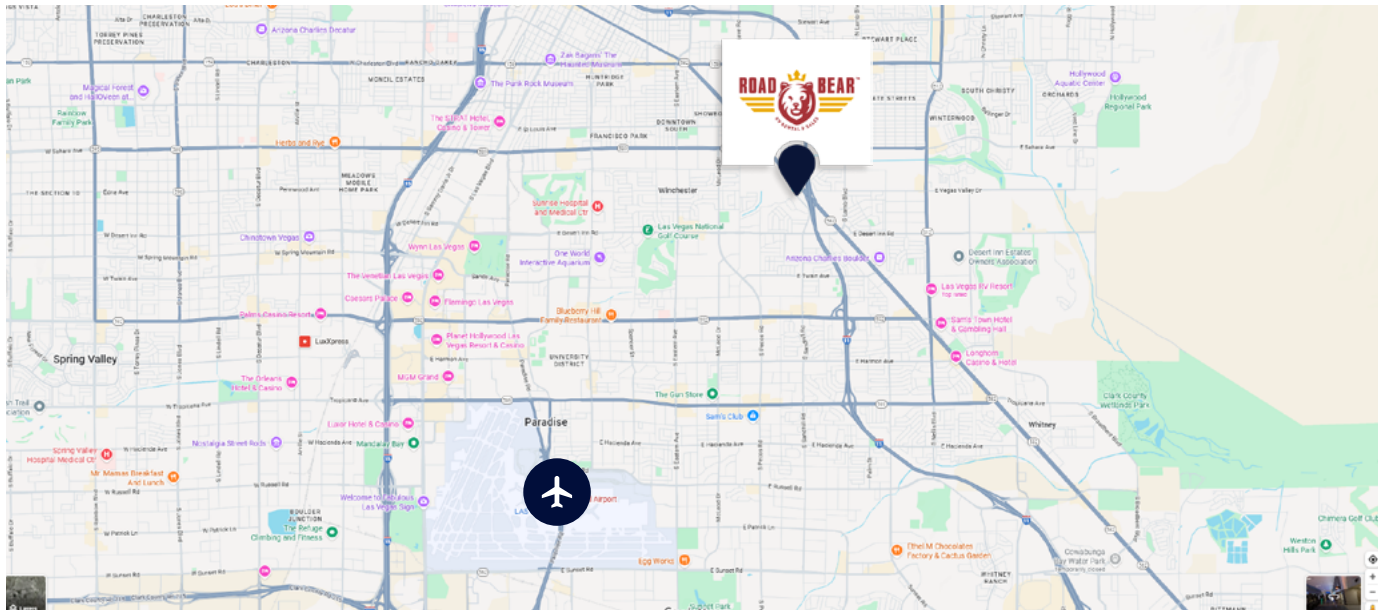

Las Vegas - Shuttle Information

Shuttle service must be added at the time of booking or **no later than 30 days before pick-up**.

Please note that if you make a booking for pick-up within 30 days, the shuttle transfer can **no longer be added to the booking**. You will choose your transfer pick up location during online check-in. You can schedule transfers from select gateway airport hotels and some public transportation points. Please note that many airports offer **drop-off only**, not pick-up.

Guests should be alert and fresh when picking up their RV. Driving whilst tired is when accidents happen, putting yourself, others, and the RV at risk.

Therefore, **we strongly recommend** for guests who are travelling into the USA from a mid/long-haul flight to pick-up their RV the next day and to have a hotel booked for their first night in the USA.

1 suitcase and 1 carry-on per person. No oversized items such as bicycles or surf boards can be transported.

Airport – Drop off ONLY.

Airport

Harry Reid International Airport
+1 (702) 261-5211
5757 Wayne Newton Blvd
Las Vegas, NV 89119

Terminal 1
Level 0. One floor down from the baggage claim.

Terminal 3
Level 0. Please go out through door 53 & walk to the shuttle.

Hotels

Wynn Las Vegas
Please meet us at the south entrance facing Spring Mountain
+1 (702) 770-7100
3131 Las Vegas Blvd S
Las Vegas, NV 89109

Paris Las Vegas
North side tour travel entrance facing Bally's
+1 (702) 946-7000
3655 Las Vegas Blvd S
Las Vegas, NV 89109

Luxor Hotel & Casino
North entrance facing Excalibur
+1 (702) 262-4000
3900 Las Vegas Blvd S
Las Vegas, NV 89119

Mandalay Bay Resort & Casino
Four Seasons Tour Bus area
+1 (702) 632-7777
3950 Las Vegas Blvd S
Las Vegas, NV 89119

Caesars Palace
Main entrance behind water fountains
+1 (702) 731-7110
3570 Las Vegas Blvd S
Las Vegas, NV 89109

MGM Grand Hotel & Casino
+1 (702) 891-7777
3799 Las Vegas Blvd S
Las Vegas, NV 89109

Bellagio
+1 (702) 693-7111
3600 Las Vegas Blvd S
Las Vegas, NV 89109

Cosmopolitan
+1 (702) 698-7000
3708 Las Vegas Blvd S
Las Vegas, NV 89109

Tuscany Suites
+1 (702) 893-8933
255 E. Flamingo Rd
Las Vegas, NV 89169

Vdara
+1 (702) 590-2111
2600 W Harmon Ave
Las Vegas, NV 89158

Best Western McCarran Inn
+1 (702) 798-5530
4970 Paradise Rd
Las Vegas, NV 89119

New York-New York Hotel
+1 (702) 740-6969
3790 Las Vegas Blvd S
Las Vegas, NV 89109

Road Bear RV is in no way affiliated or has any business ties to these hotels and companies. This is not an endorsement or recommendation for any of these establishments but for informational purposes only.

Road Bear RV Las Vegas | +1 (702) 269-8000 | 3800 Boulder Highway | Las Vegas, NV 89121