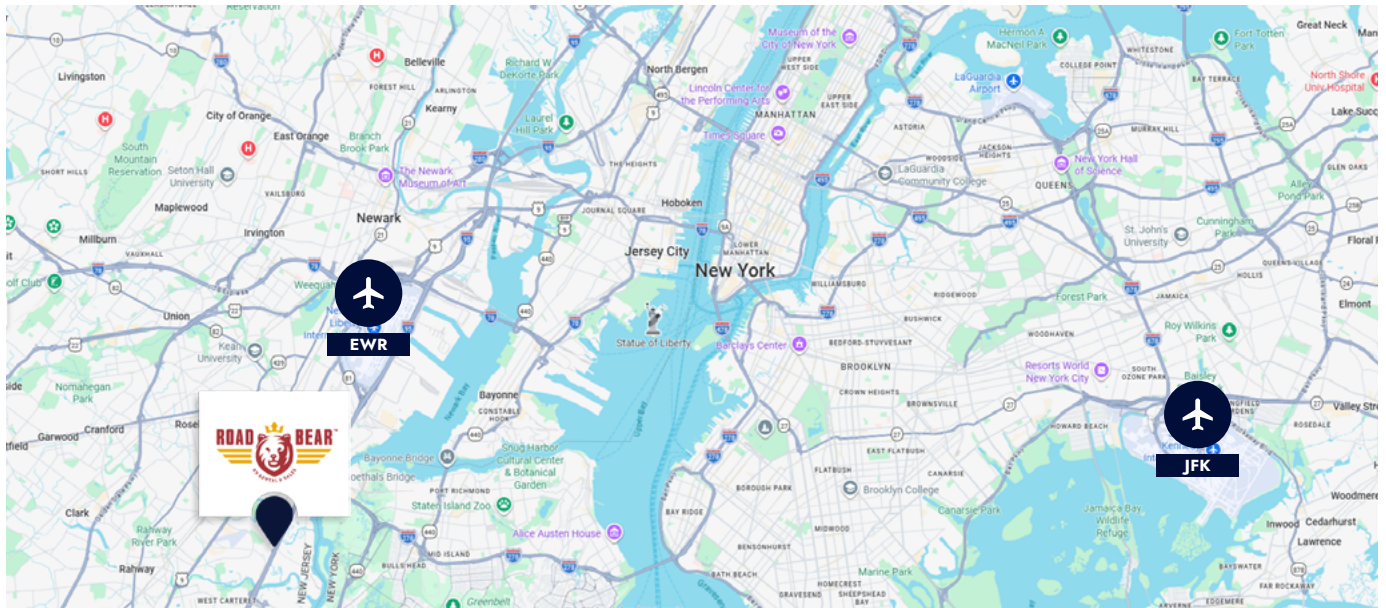

New York - Shuttle Information

Shuttle transfers are available by request only. They must be reserved through the Road Bear RV online check-in **at least 14 days before your first rental day.** If online check-in is not completed 14 days in advance, shuttle transfers will not be available.

For rentals starting April 1, 2026:

Shuttle service must be added **at the time of booking or no later than 30 days before pick-up.** You will choose your transfer time and location during online check-in. Please note that many airports offer **drop-off only**, not pick-up.

Guests should be alert and fresh when picking up their RV. Driving whilst tired is when accidents happen, putting yourself, others, and the RV at risk.

Therefore, **we strongly recommend** for guests who are travelling into the USA from a mid/long-haul flight to pick-up their RV the next day and to have a hotel booked for their first night in the USA.

1 suitcase and 1 carry-on per person. No oversized items such as bicycles or surf boards can be transported.

Newark Airport – Drop off ONLY.

Hotels within walking distance to mall/restaurants

Holiday Inn Express & Suites Linden
+1 (908) 291-5000
750 W Edgar Rd
Linden, NJ 07036

Hampton Inn by Hilton
+1 (833) 314-7735
501 W Edgar Rd
Linden, NJ 07036

Hampton Inn & Suites Newark Airport
+1 (650) 342-4600
150 Anza Blvd
Newark, NJ 07114

Courtyard Newark Elizabeth
+1 (650) 697-5736
1755 Old Bayshore Hwy
Elizabeth, NJ 07201

Embassy Suites Newark Airport
+1 (650) 873-3200
380 S Airport Blvd
Elizabeth, NJ 07201

Hotels next to EWR Airport

Marriott Newark Liberty Airport
+1 (650) 347-7800
765 Airport Blvd
Newark, NJ 07114

Hilton Newark Airport
+1 (650) 347-2381
1250 Old Bayshore Hwy
Elizabeth, NJ 07201

Linden Train Station
27 W Elizabeth Ave, Linden, NJ 07036

*Road Bear RV is in no way affiliated or has any business ties to these hotels and companies.
This is not an endorsement or recommendation for any of these establishments but for informational purposes only.*

Road Bear RV New York | +1 (732) 495-0959 | 3401 Tremley Point Rd | Linden, New Jersey, 07036