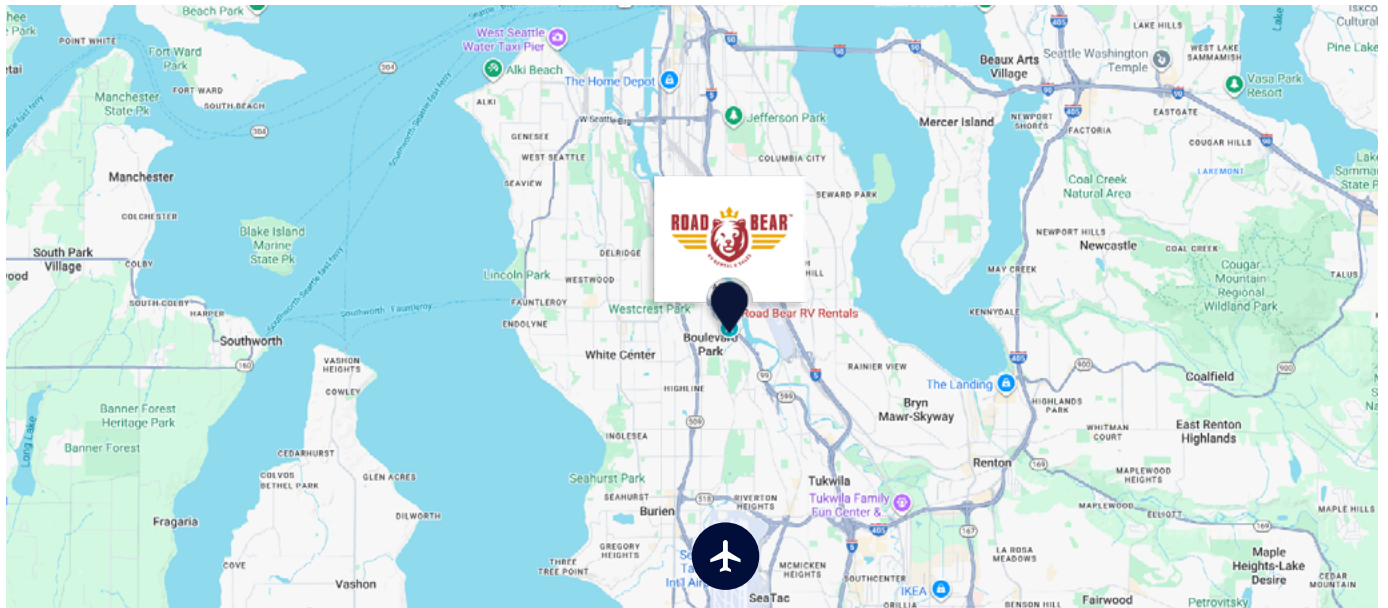

Seattle - Shuttle Information

Shuttle service must be added at the time of booking or **no later than 30 days before pick-up**.

Please note that if you make a booking for pick-up within 30 days, the shuttle transfer can **no longer be added to the booking**. You will choose your transfer pick up location during online check-in. You can schedule transfers from select gateway airport hotels and some public transportation points. Please note that many airports offer **drop-off only**, not pick-up.

Guests should be alert and fresh when picking up their RV. Driving whilst tired is when accidents happen, putting yourself, others, and the RV at risk.

Therefore, **we strongly recommend** for guests who are travelling into the USA from a mid/long-haul flight to pick-up their RV the next day and to have a hotel booked for their first night in the USA.

1 suitcase and 1 carry-on per person. No oversized items such as bicycles or surf boards can be transported.

Airport – Drop off ONLY.

Hotels

Crowne Plaza Seattle Airport
+1 (206) 248-1000
17338 International Blvd
Seattle, WA 98188

Red Roof Inn Seattle Airport
+1 (206) 248-0901
16838 International Blvd
Seattle, WA 98188

Hilton Seattle Airport
+1 (206) 244-4800
17620 International Blvd
Seattle, WA 98188

Radisson Hotel Seattle Airport
+1 (206) 244-6666
18118 International Blvd
Seattle, WA 98188

Red Lion Hotel Seattle Airport
+1 (206) 246-5535
18220 International Blvd
Seattle, WA 98188

Doubletree Hotel Seattle Airport
+1 (206) 246-8600
18740 International Blvd
Seattle, WA 98188

La Quinta Inn & Suites SeaTac
+1 (206) 241-5211
2824 South 188th St
Seattle, WA 98188

Days Inn SeaTac Airport
+1 (206) 244-3600
19015 International Blvd
Seattle, WA 98188

Comfort Inn & Suites SeaTac Airport
+1 (206) 878-1100
19333 International Blvd
SeaTac, WA 98188

Holiday Inn Express & Suites SeaTac
+1 (206) 824-3200
19621 International Blvd
SeaTac, WA 98188

Hampton Inn Seattle-Airport
+1 (206) 878-1700
19445 International Blvd
Seattle, WA 98188

Quality Inn SeaTac Airport
+1 (206) 241-9292
2900 S 192nd St
Seattle, WA 98188

Clarion Hotel Seattle Airport
+1 (206) 242-0200
3000 S 176th St
Seattle, WA 98188

Coast Gateway Seattle Airport
+1 (206) 248-8200
18415 International Blvd
Seattle, WA 98188

Motel 6 Seattle Airport
+1 (206) 246-4101
16500 International Blvd
SeaTac, WA 98188

Ramada SeaTac Airport
+1 (206) 277-0700
16720 International Blvd
SeaTac, WA 98188

Road Bear RV is in no way affiliated or has any business ties to these hotels and companies. This is not an endorsement or recommendation for any of these establishments but for informational purposes only.

Road Bear RV Seattle | +1 (206) 334-7303 | 1541 S 96th St | Seattle, Washington 98108