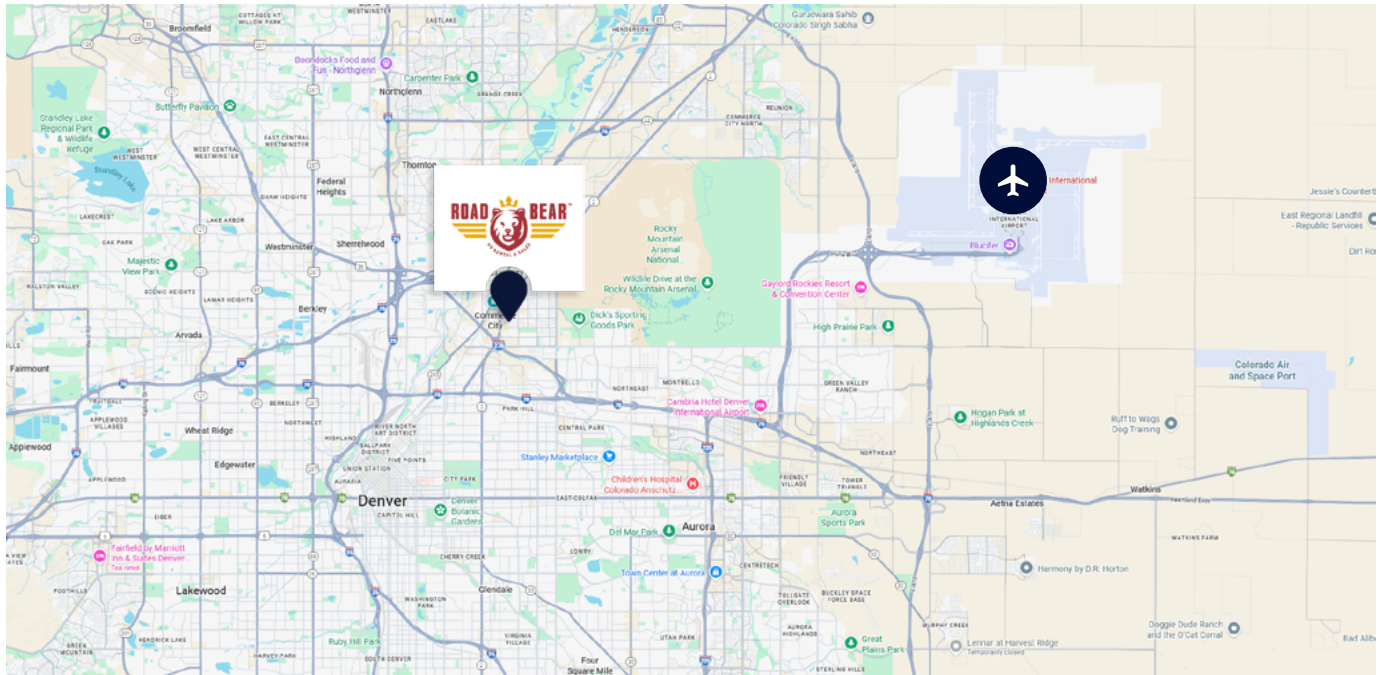

Denver - Shuttle Information

Shuttle service must be added at the time of booking or **no later than 30 days before pick-up**.

Please note that if you make a booking for pick-up within 30 days, the shuttle transfer can **no longer be added to the booking**. You will choose your transfer pick up location during online check-in. You can schedule transfers from select gateway airport hotels and some public transportation points. Please note that many airports offer **drop-off only**, not pick-up.

Guests should be alert and fresh when picking up their RV. Driving whilst tired is when accidents happen, putting yourself, others, and the RV at risk.

Therefore, **we strongly recommend** for guests who are travelling into the USA from a mid/long-haul flight to pick-up their RV the next day and to have a hotel booked for their first night in the USA.

1 suitcase and 1 carry-on per person. No oversized items such as bicycles or surf boards can be transported.

Airport – Drop off ONLY.

Hotels

Baymont by Wyndham DEN Airport

+1 (303) 373-5400
6805 Argonne St
Denver, CO 80249

Best Western Plus DEN Airport

+1 (303) 373-1600
7020 Tower Rd
Denver, CO 80249

Courtyard by Marriott DEN Airport

+1 (303) 371-0300
6901 Tower Rd
Denver, CO 80249

Days Inn & Suites DEN Airport

+1 (303) 800-3178
7030 Tower Rd
Denver, CO 80249

Microtel Inn by Wyndham DEN

+1 (303) 371-8300
18600 E. 63rd Ave
Denver, CO 80249

Embassy Suites DEN Airport

+1 (303) 574-3000
7001 Yampa St
Denver, CO 80249

Fairfield Inn & Suites DEN

+1 (303) 576-9640
6851 Tower Rd
Denver, CO 80249

Home Suites by Hilton DEN Airport

+1 (303) 307-4444
6792 Tower Rd
Denver, CO 80249

Holiday Inn Express DEN Airport

+1 (303) 373-4100
6910 Tower Rd
Denver, CO 80249

Hyatt House DEN Airport

+1 (303) 628-7777
18741 E. 71st Ave
Denver, CO 80249

La Quinta Inn DEN Airport

+1 (303) 371-0888
6801 Tower Rd
Denver, CO 80249

Quality Inn & Suites DEN Airport

+1 (303) 371-5300
6890 Tower Rd
Denver, CO 80249

Residence Inn by Marriott DEN

+1 (303) 307-9100
6762 Tower Rd
Denver, CO 80249

Ramada by Wyndham DEN Airport

+1 (303) 785-7011
6210 Tower Rd
Denver, CO 80249

Springhill Suites by Marriott DEN

+1 (303) 371-9400
18350 E.68th Ave
Denver, CO 80249

Staybridge Suites DEN Airport

+1 (303) 574-0888
6951 Tower Rd
Denver, CO 80249

Road Bear RV is in no way affiliated or has any business ties to these hotels and companies. This is not an endorsement or recommendation for any of these establishments but for informational purposes only.

Road Bear RV Denver | +1 (720) 570-1100 | 6586 Brighton Boulevard | Commerce City, CO 80022