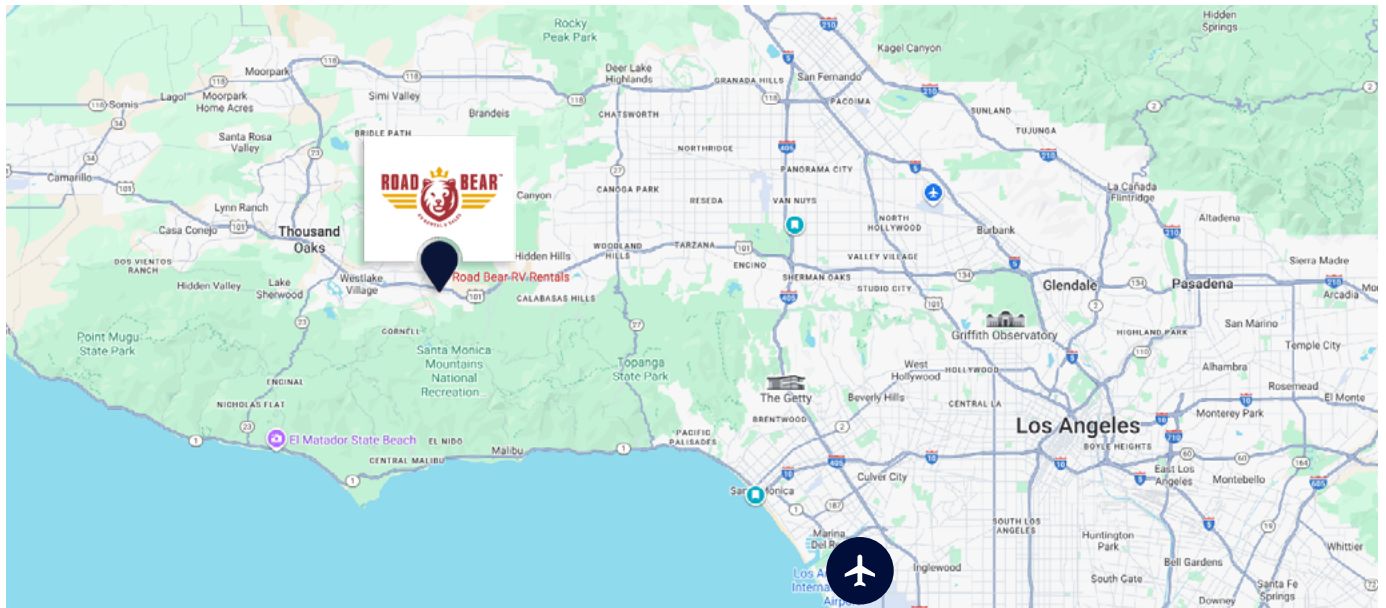

Los Angeles - Shuttle Information

Shuttle service must be added at the time of booking or **no later than 30 days before pick-up**.

Please note that if you make a booking for pick-up within 30 days, the shuttle transfer can **no longer be added to the booking**. You will choose your transfer pick up location during online check-in. You can schedule transfers from select gateway airport hotels and some public transportation points. Please note that many airports offer **drop-off only**, not pick-up.

Guests should be alert and fresh when picking up their RV. Driving whilst tired is when accidents happen, putting yourself, others, and the RV at risk.

Therefore, **we strongly recommend** for guests who are travelling into the USA from a mid/long-haul flight to pick-up their RV the next day and to have a hotel booked for their first night in the USA.

1 suitcase and 1 carry-on per person. No oversized items such as bicycles or surf boards can be transported.

Airport – Drop off ONLY.

Hotels & Rental Car Center

Best Western Suites LAX
+1 (310) 677-7733
5005 West Century Blvd
Los Angeles, CA 90304

Quality Inn LAX
+1 (310) 431-9941
4922 West Century Blvd
Los Angeles, CA 90304

Westin LAX
+1 (310) 216-5858
5400 West Century Blvd
Los Angeles, CA 90045

Courtyard by Marriott LAX
+1 (310) 649-1400
6161 West Century Blvd
Los Angeles, CA 90045

Crowne Plaza LAX
+1 (310) 642-7500
5985 Century Blvd
Los Angeles, CA 90045

Hotel June West LA
+1 (310) 645-0400
8639 Lincoln Blvd
Los Angeles, CA 90045

Embassy Suites Airport North
+1 (310) 215-1000
9801 Airport Blvd
Los Angeles, CA 90045

Four Points Sheraton LAX
+1 (310) 645-4600
9750 Airport Blvd
Los Angeles, CA 90045

Hilton LAX
+1 (310) 410-4000
5711 West Century Blvd
Los Angeles, CA 90045

Holiday Inn LAX
+1 (310) 649-5151
9901 La Cienega Blvd
Los Angeles, CA 90045

Holiday Inn Express LAX
+1 (310) 645-7700
8620 Airport Blvd
Los Angeles, CA 90045

La Quinta LAX
+1 (310) 645-2200
5249 West Century Blvd
Los Angeles, CA 90045

Marriott LAX
+1 (310) 641-5700
5855 West Century Blvd
Los Angeles, CA 90045

Hyatt Regency LAX
+1 (310) 670-9000
6225 West Century Blvd
Los Angeles, CA 90045

Renaissance LAX
+1 (310) 337-2800
9620 Airport Blvd
Los Angeles, CA 90045

Sheraton Gateway LAX
+1 (310) 642-1111
6101 West Century Blvd
Los Angeles, CA 90045

Super 8 LAX
+1 (310) 670-2900
9250 Airport Blvd
Los Angeles, CA 90045

Motel 6 LAX
+1 (310) 419-1234
5101 West Century Blvd
Inglewood, CA 90304

Car Rentals: LAX Rental Car Center
5251 W 98th St, Los Angeles, CA 90045

Road Bear RV is in no way affiliated or has any business ties to these hotels and companies. This is not an endorsement or recommendation for any of these establishments but for informational purposes only.

Road Bear RV Los Angeles | +1 (818) 991-2794 | 28404 Roadside Dr | Agoura Hills, California 91301