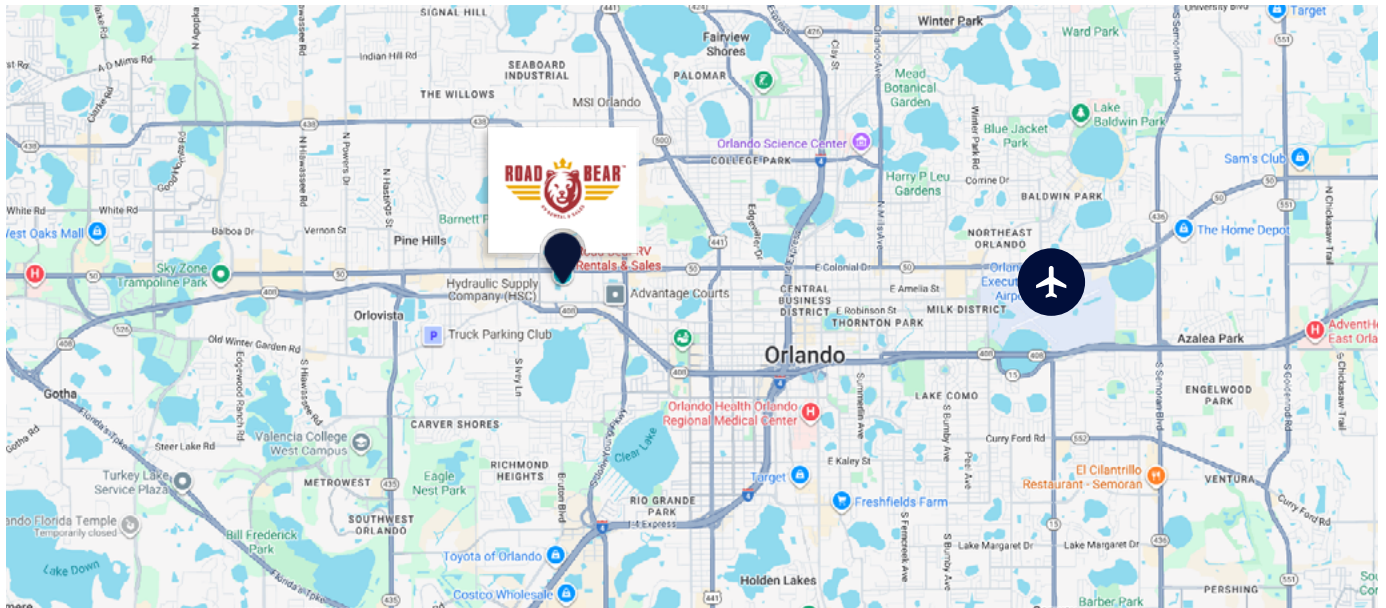

Orlando - Shuttle Information

Shuttle service must be added at the time of booking or **no later than 30 days before pick-up**.

Please note that if you make a booking for pick-up within 30 days, the shuttle transfer can **no longer be added to the booking**. You will choose your transfer pick up location during online check-in. You can schedule transfers from select gateway airport hotels and some public transportation points. Please note that many airports offer **drop-off only**, not pick-up.

Guests should be alert and fresh when picking up their RV. Driving whilst tired is when accidents happen, putting yourself, others, and the RV at risk.

Therefore, **we strongly recommend** for guests who are travelling into the USA from a mid/long-haul flight to pick-up their RV the next day and to have a hotel booked for their first night in the USA.

1 suitcase and 1 carry-on per person. No oversized items such as bicycles or surf boards can be transported.

Airport – Drop off ONLY.

Hotels

Best Western MCO

+1 (407) 581-2800
8101 Aircenter Court
Orlando, FL 32809

Clarion Hotel MCO

+1 (407) 859-2711
3835 McCoy Road
Orlando, FL 32812

Comfort Suites MCO

+1 (407) 367-0264
1936 McCoy Road
Orlando, FL 32809

Country Inn & Suites MCO

+1 (407) 856-8896
5440 Forbes Place
Orlando, FL 32812

Days Inn & Suites by Wyndham MCO

+1 (407) 825-1234
1853 McCoy Road
Orlando, FL 32812

Double Tree by Hilton MCO

+1 (407) 859-2711
5555 Hazeltine National Dr
Orlando, FL 32812

Econo Lodge MCO

+1 (888) 729-8880
3835 McCoy Rd building B
Orlando, FL 32822

Embassy Suites MCO

+1 (407) 888-2666
5835 T G Lee Blvd
Orlando, FL 32822

Fairfield Inn MCO

+1 (407) 888-2995
7100 Augusta National Dr
Orlando, FL 32822

Hampton Inn MCO

+1 (407) 240-3725
5767 T G Lee Blvd
Orlando, FL 32812

Hilton Garden Inn MCO

+1 (407) 851-6400
7300 Augusta National Dr
Orlando, FL 32822

Holiday Inn MCO

+1 (407) 581-7900
5750 T G Lee Blvd
Orlando, FL 32812

Holiday Inn Express MCO

+1 (407) 816-7800
7900 S Conway Rd
Orlando, FL 32822

Hyatt Place MCO

+1 (407) 240-5000
5435 Forbes Pl
Orlando, FL 32812

La Quinta Inn MCO

+1 (407) 857-9215
7160 N Frontage Rd
Orlando, FL 32812

La Quinta Inn Airport West MCO

+1 (407) 851-9000
7931 Daetwyler Dr
Orlando, FL 32812

Marriott MCO

+1 (407) 856-4663
7499 Augusta National Dr
Orlando, FL 32809

Quality Inn MCO

+1 (407) 240-3939
2601 McCoy Rd
Orlando, FL 32812

Ramada Inn & Suites MCO

+1 (407) 240-1000
7500 Augusta National Dr
Orlando, FL 32812

Renaissance MCO

+1 (407) 240-5555
5445 Forbes Pl
Orlando, FL 32812

Road Bear RV is in no way affiliated or has any business ties to these hotels and companies. This is not an endorsement or recommendation for any of these establishments but for informational purposes only.

Road Bear RV Orlando | +1 (407) 384-9241 | 3800 West Colonial Drive, Suite B | Orlando, Florida 32808